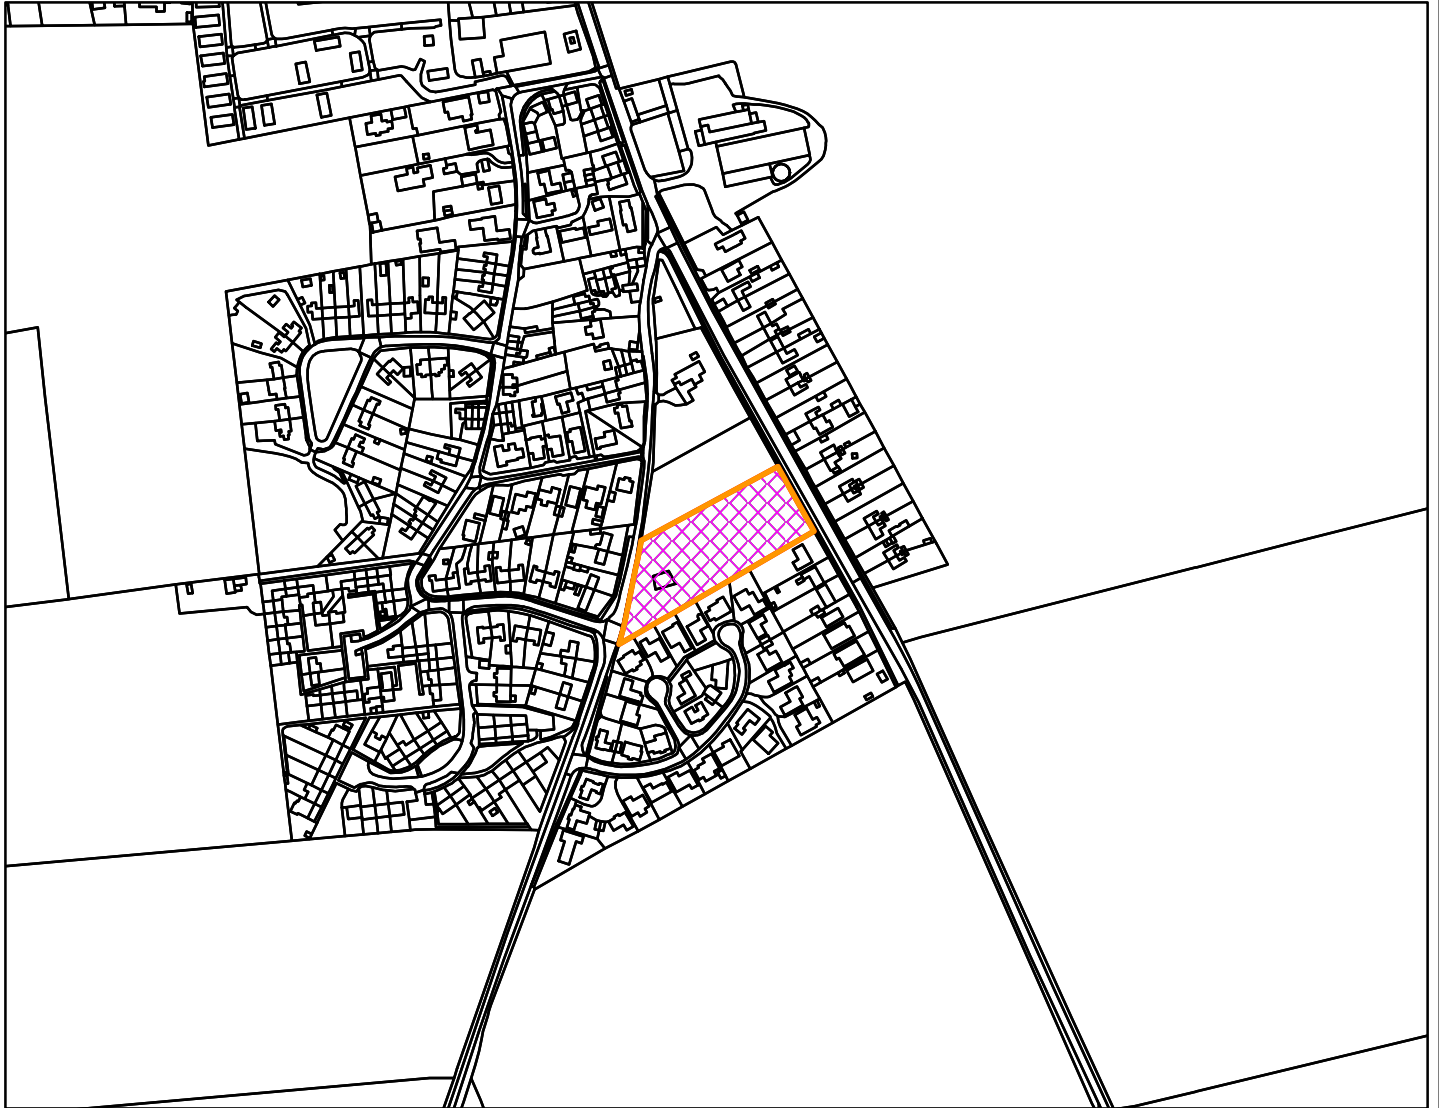

23/00496/FM

Borough Council of
**King's Lynn &
West Norfolk**

Land Opposite 1 To 4 Beacon Hill PE31 8ET

Legend

Scale: 1:5,000

Reproduced from the Ordnance Survey map with permission of the Controller of His Majesty's Stationery Office © Crown Copyright 2023.

Unauthorised reproduction infringes Crown Copyright and may lead to prosecution or civil proceedings.

Organisation	BCKLWN
Department	Department
Comments	
Date	21/11/2023
MSA Number	0100024314